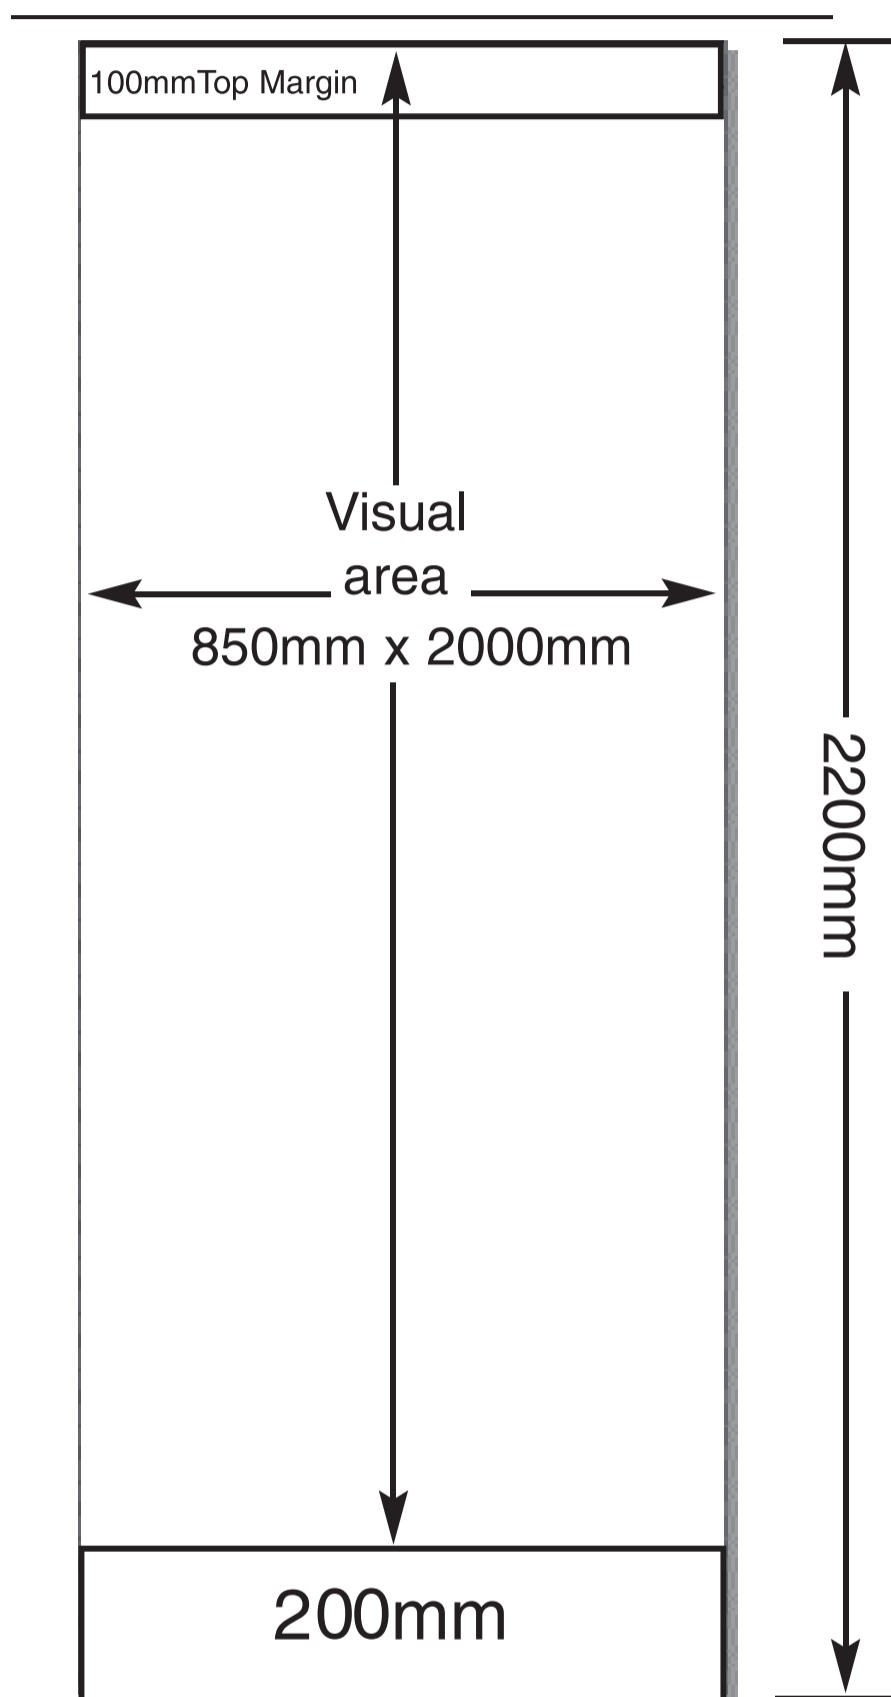

## Standard Pull Up Banner Artwork Guide [850mm x 2000mm]

Please note : 100mm top margin is not bleed but part of the visual area.  
However we recommend not to put text/logo in this area.

**ARTWORK MUST BE THIS SIZE.  
DO NOT ADD BLEED TO ARTWORK.**