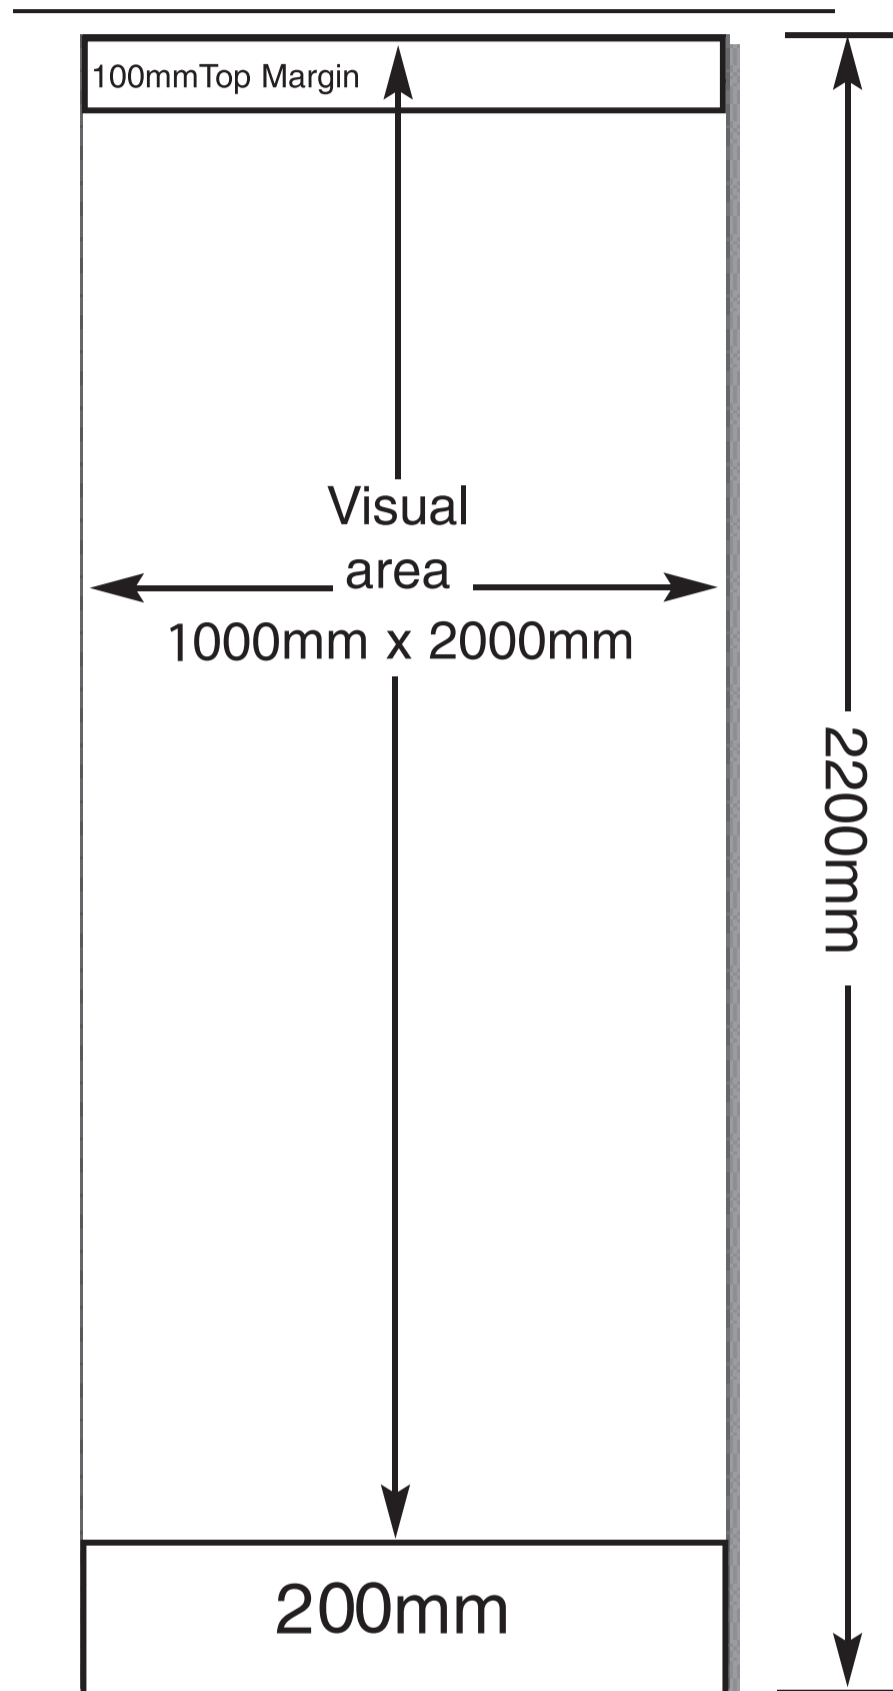

## Premium Pull Up Banner Artwork Guide [1000mm x 2000mm]

Please note : 100mm top margin is not bleed but part of the visual area.  
However we recommend not to put text/logo in this area.

**ARTWORK MUST BE THIS SIZE.  
DO NOT ADD BLEED TO ARTWORK.**